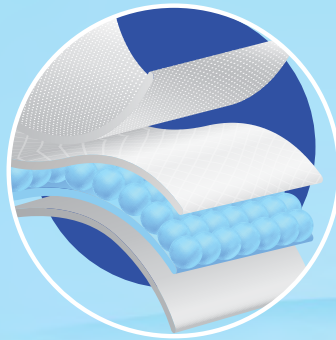

Diapers

مفاضات للأطفال

1-2-3-4-5-6
2kg - 25kg

Baby Shko diapers provide exceptional comfort and safety for your little ones. Featuring innovative absorbent technology, they keep your baby dry and happy throughout the day. Made from soft, breathable materials, these diapers are gentle on sensitive skin and minimize irritation.

Designed for convenience, Baby Shko diapers are easy to put on and remove, ensuring hassle-free changes. Available in six different sizes, they cater to the needs of every growing child.

PRODUCT DESCRIPTION	PIECES IN A PACK	PACK IN A BOX	BOX IN A PALET	LOADING CAPACITY/BOX	
				20 DC	40 HC
Baby Shko New Born No. 1	80	4	77	750	1750
Baby Shko Mini No. 2	76	4			
Baby Shko Midi No. 3	68	4			
Baby Shko Maxi No. 4	60	4			
Baby Shko Junior No. 5	48	4			
Baby Shko Plus No. 6	40	4			